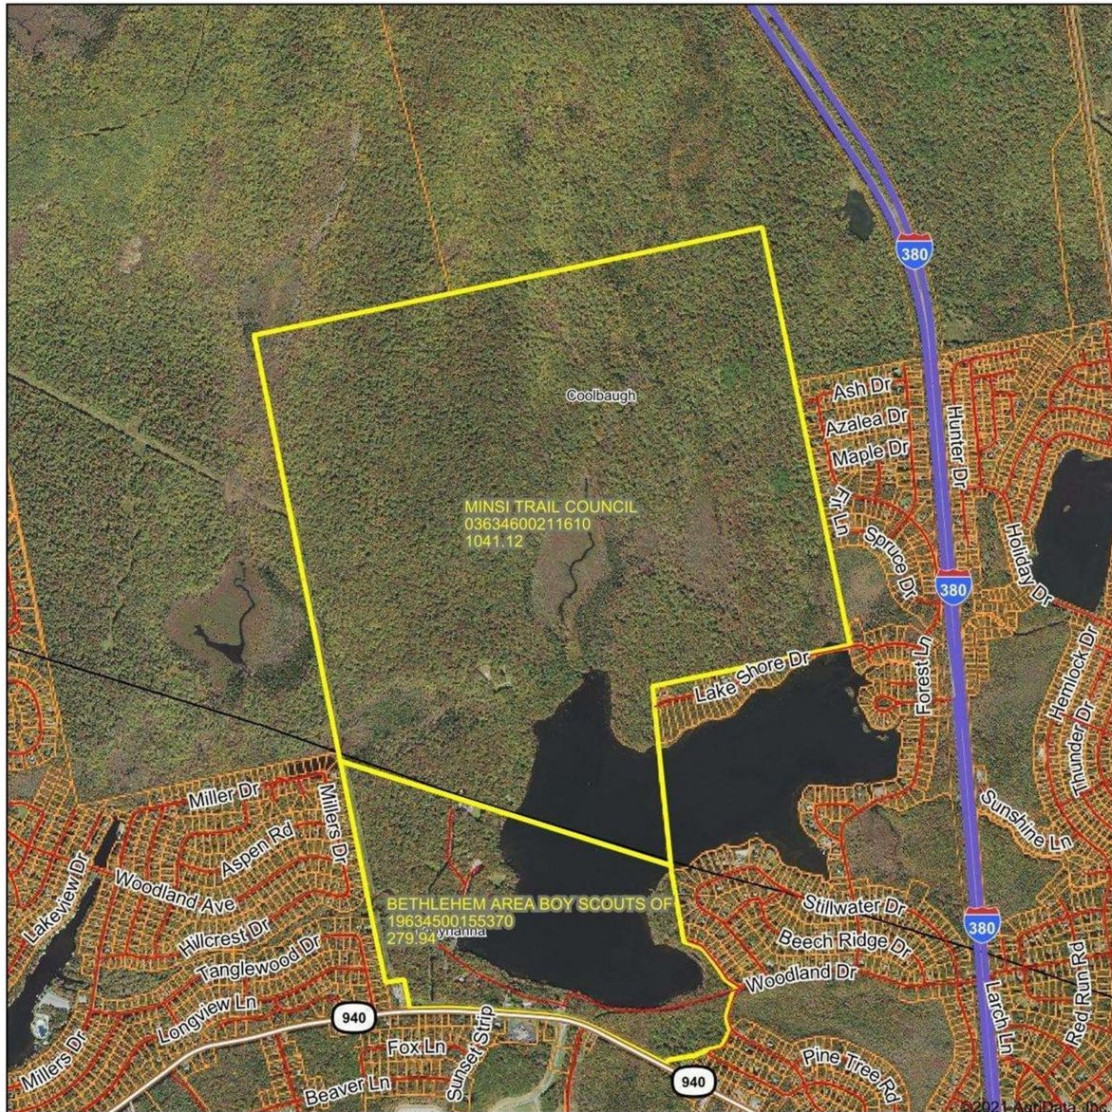

Aerial Map

Map Center: 41° 7' 52.48, -75° 25' 10.3

HILLIS & ASSOCIATES
APPRAISAL GROUP, LLC

Maps Provided By:

 CUSTOMIZED ONLINE MAPPING
 © AgriData, Inc. 2021 www.AgriDataInc.com

**Monroe County
Pennsylvania**