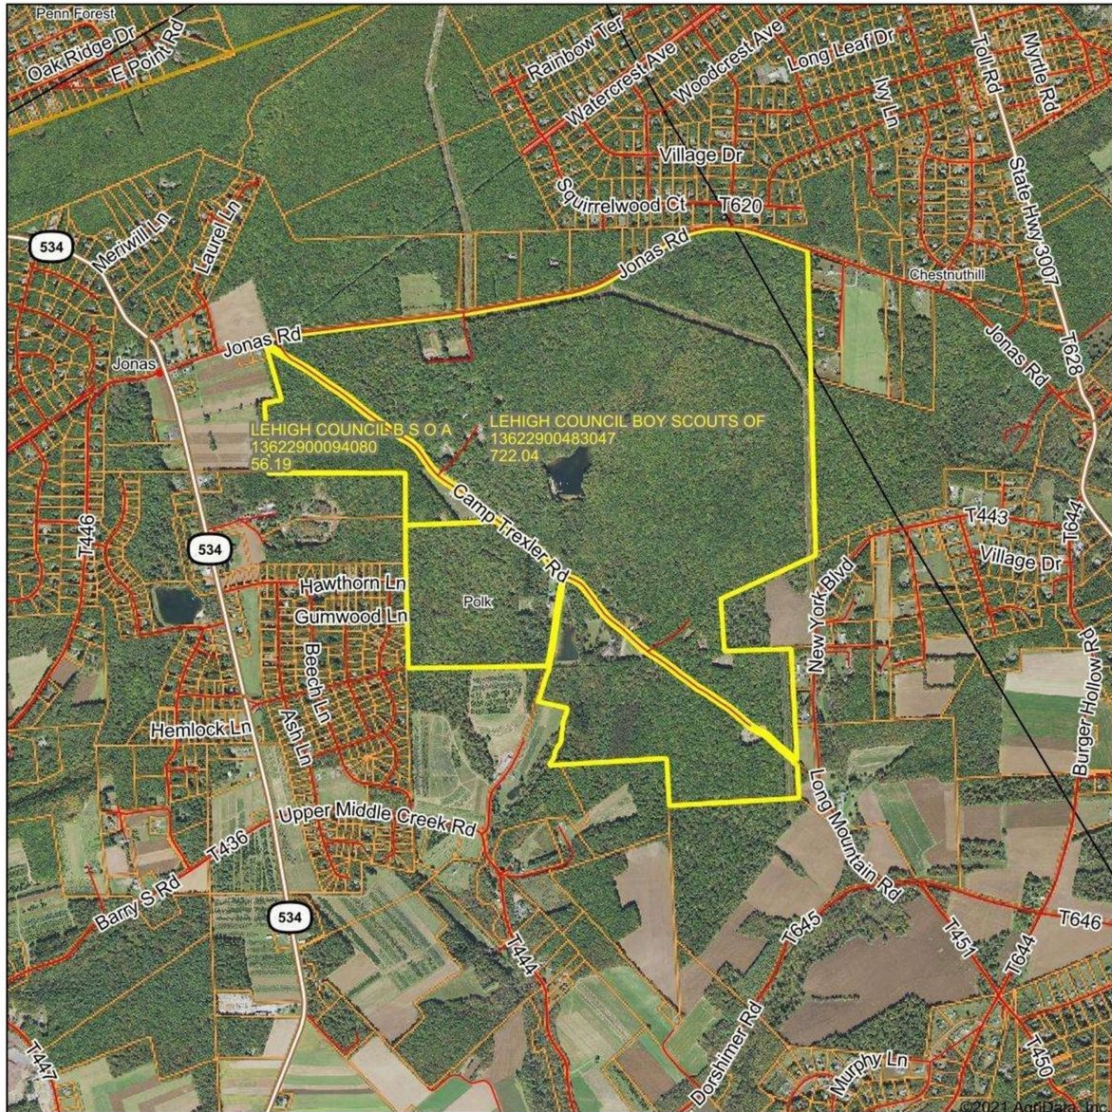

Aerial Map

Map Center: 40° 57' 39.24, -75° 29' 35.13

HILLIS & ASSOCIATES
APPRAISAL GROUP, LLC

Maps Provided By:

 CUSTOMIZED ONLINE MAPPING
 © AgriData, Inc. 2021 www.AgriDataInc.com

Monroe County
Pennsylvania